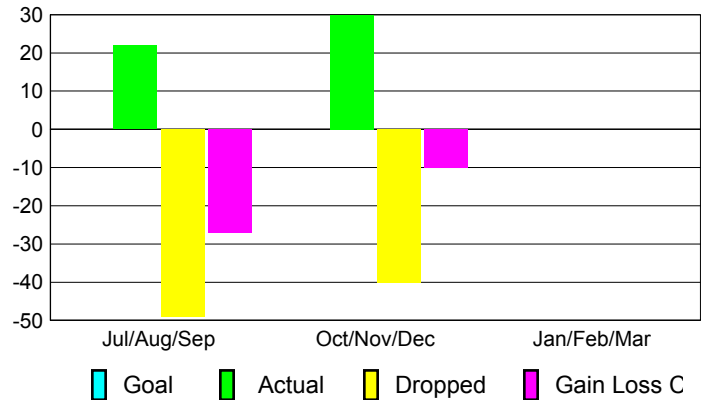

Membership Results 2012-2013

Goal, New, Dropped, Gain/Loss

Comparison of Membership Gain/Loss

Current Year Compared to the Previous Year